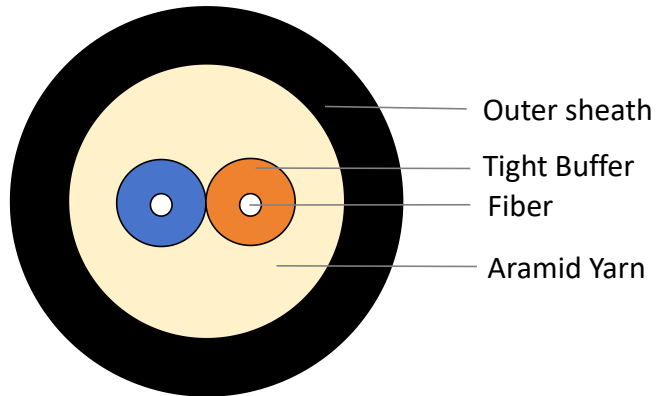

## 2 Fiber Tactical Fiber Optic Cable ( G657A2 SM TPU)

### Product Description

QuickTrex 2 Fiber Tactical Cable Includes G657A2 bend-insensitive fiber and a 3.2mm black TPU jacket, offering high flexibility, abrasion and oil resistance, built to endure repeated winding and harsh environments.